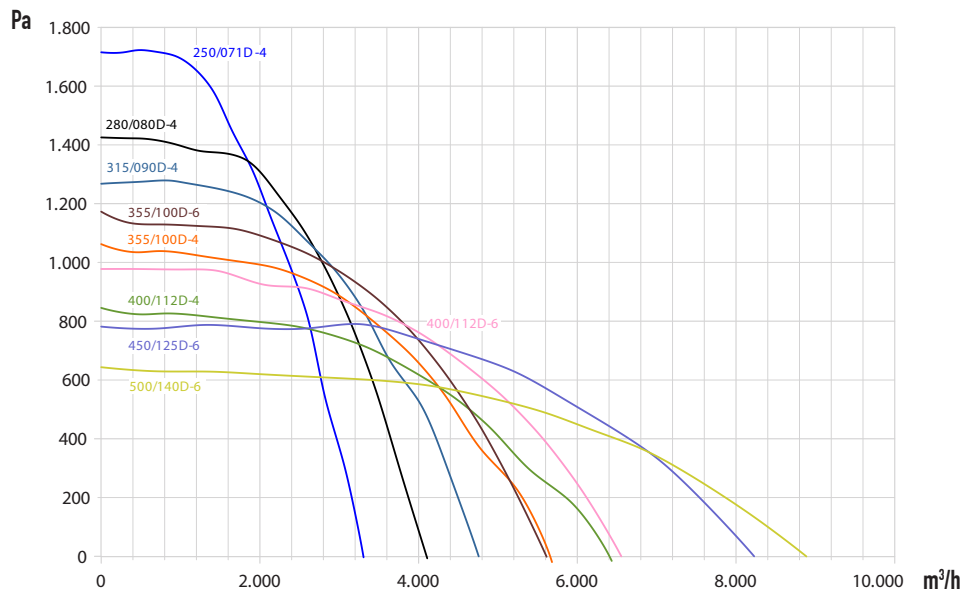

PERFORMANCE CURVES