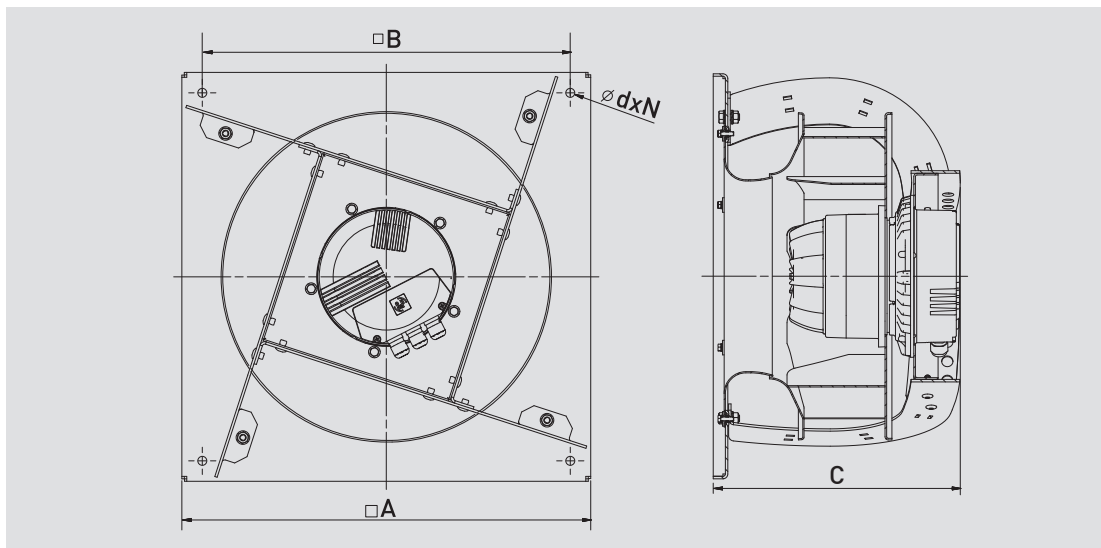

EC PLUG FANS

EC PLUG FANS

Range of radial fans with high efficiency electronically commuted external rotor motors.

- Available sizes from 133 to 710mm of impeller Ø in different widths.
- Impeller & Plug Fan structures manufactured from galvanized sheet steel or plastic, depending on the model.
- Brushless motors IP44 or IP54 rated, depending on the model, equipped with thermal protector and ball bearings greased for life. Motors 1, 2 & 3 include a long lead with tachometer signal output, 10VDC output and 0-10VDC input cable for speed control.
- Motors 4, 5, 6 & 7 also include control input 4-20 mA / PWM and RS-485 ModBus-RTU. Motors 5 & 7 additionally include Bluetooth communication.
- Performance tested in construction type A according to the standard ErP Lot 11 using
- Electrical supply:
 - Single phase 230V-50/60Hz
 - Three phase 400V-50/60Hz

On request:

15VDC Output, Customized Software versions, UL certified versions, 120V versions...

DIMENSIONS (mm)

Model	A	B	C	D	E	F
PSB 190 EC	222.8	222.8	113.2	265	4.2	550
PSB 225 EC	270	270	156	305	4.5	550
PSB 250 EC	300	300	152.8	340	5	550

Model	A	B	C	d	N
PFT/3-250/071D-4	400	350	266	4	11
PFT/3-280/080D-4	400	350	284	4	11
PFT/3-315/090D-4	500	450	309	4	11
PFT/3-355/100D-4	500	450	332	4	11
PFT/3-355/100D-6	500	450	305	11	4
PFT/3-400/112D-6	500	450	330	11	4
PFT/3-450/125D-6	630	580	364	11	8
PFT/3-500/140D-6	630	580	391	11	8
PFT/3-355/100D-5	500	450	305	11	4
PFT/3-400/112D-5	500	450	330	11	4
PFT/3-450/125D-5	630	580	364	11	8
PFT/3-500/140D-5	630	580	391	11	8
PFT/3-500/140D-7	630	580	418	11	8
PFT/3-560/160D-7	800	750	458	14	8
PFT/3-630/180D-7	800	750	478	14	8
PFT/3-710/200D-7	900	850	595	14	8