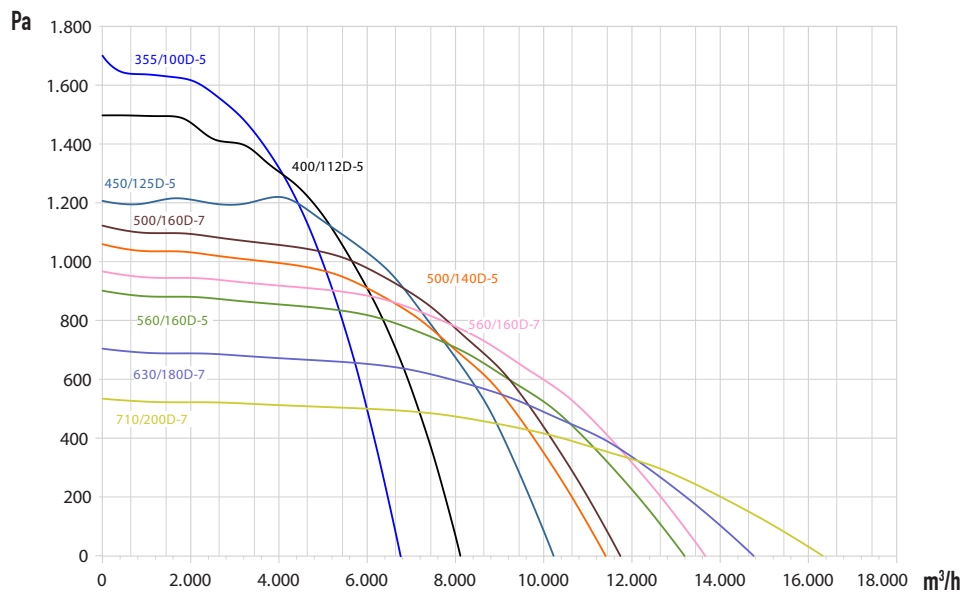

PERFORMANCE CURVES