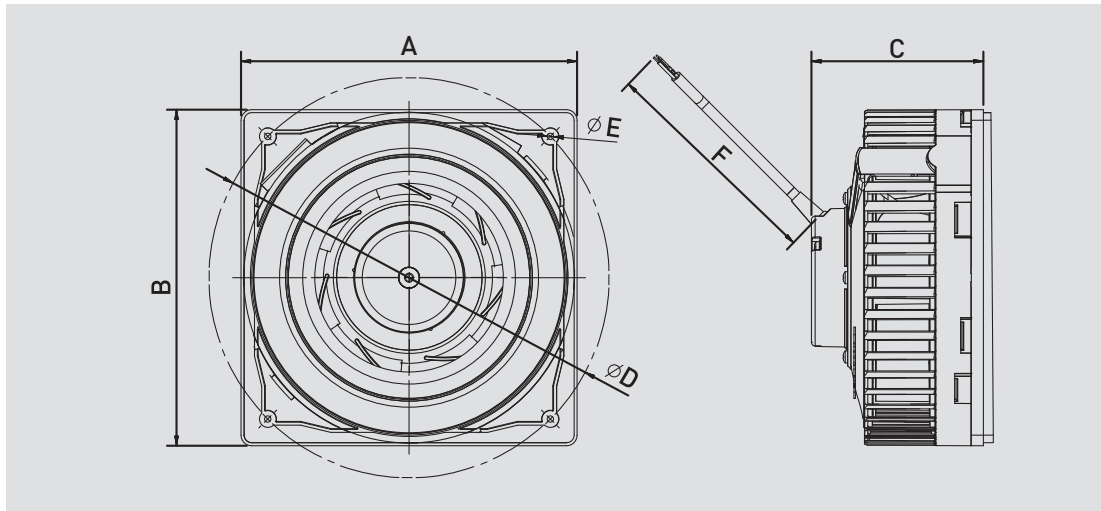

EC PLUG FANS

EC PLUG FANS

Range of radial fans with high efficiency electronically commuted external rotor motors.

- Available sizes from 133 to 710mm of impeller Ø in different widths.
- Impeller & Plug Fan structures manufactured from galvanized sheet steel or plastic, depending on the model.
- Brushless motors IP44 or IP54 rated, depending on the model, equipped with thermal protector and ball bearings greased for life. Motors 1, 2 & 3 include a long lead with tachometer signal output, 10VDC output and 0-10VDC input cable for speed control.
- Motors 4, 5, 6 & 7 also include control input 4-20 mA / PWM and RS-485 ModBus-RTU. Motors 5 & 7 additionally include Bluetooth communication.
- Performance tested in construction type A according to the standard ErP Lot 11 using
- Electrical supply:
 - Single phase 230V-50/60Hz
 - Three phase 400V-50/60Hz

On request:

15VDC Output, Customized Software versions, UL certified versions, 120V versions...

DIMENSIONS (mm)

Model	A	B	C	D	E	F
PSB 190 EC	222.8	222.8	113.2	265	4.2	550
PSB 225 EC	270	270	156	305	4.5	550
PSB 250 EC	300	300	152.8	340	5	550

Model	A	B	C	d	N
PFT/3-250/071D-4	400	350	266	4	11
PFT/3-280/080D-4	400	350	284	4	11
PFT/3-315/090D-4	500	450	309	4	11
PFT/3-355/100D-4	500	450	332	4	11
PFT/3-355/100D-6	500	450	305	11	4
PFT/3-400/112D-6	500	450	330	11	4
PFT/3-450/125D-6	630	580	364	11	8
PFT/3-500/140D-6	630	580	391	11	8
PFT/3-355/100D-5	500	450	305	11	4
PFT/3-400/112D-5	500	450	330	11	4
PFT/3-450/125D-5	630	580	364	11	8
PFT/3-500/140D-5	630	580	391	11	8
PFT/3-500/140D-7	630	580	418	11	8
PFT/3-560/160D-7	800	750	458	14	8
PFT/3-630/180D-7	800	750	478	14	8
PFT/3-710/200D-7	900	850	595	14	8