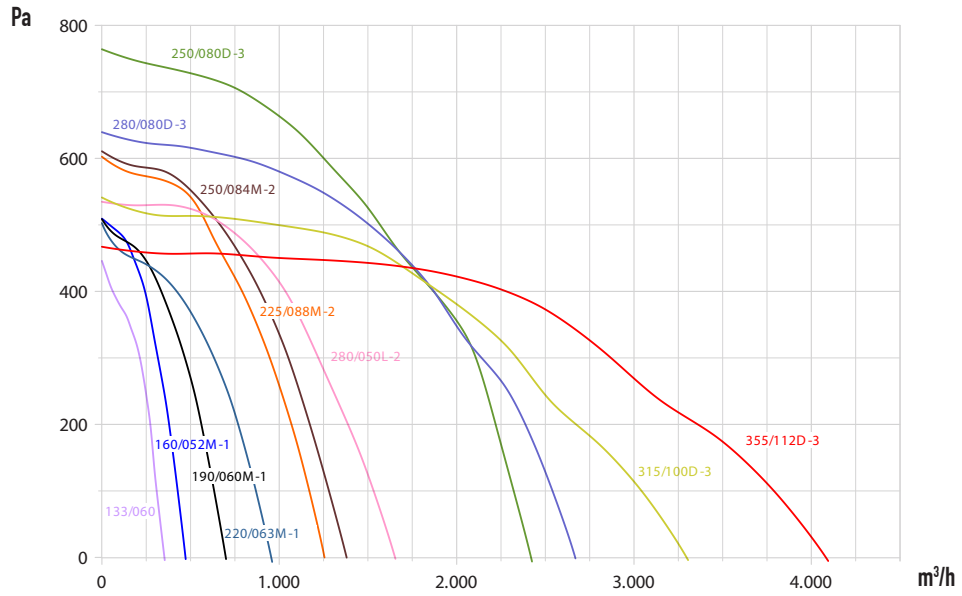

PERFORMANCE CURVES